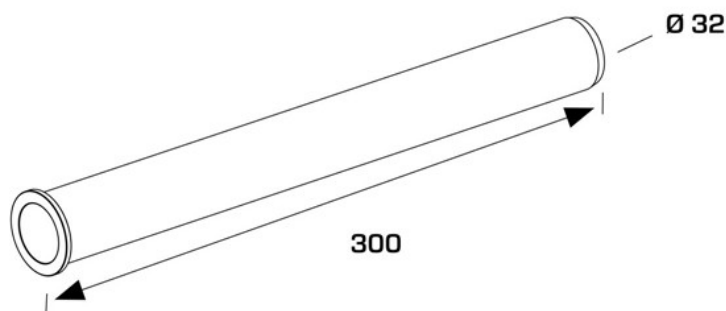

ITEM

0632CC30B7

TUBO ABS C/C Ø32X300MM CROMO

Product Type

Traps and wastes for washbasin/bidet

Washbasin/bidet traps accessories

Logistic Info

Pcs per Carton: 200
Qty per Pallet: 4.400
Unit weight: 0,06500
Flow rate Lt/m.:

ORIGINE: MADE IN CINA

Cod.EAN13: 8030575006475

Tarif Code :39172290

Tecnichal Details

Model: EXTENSION PIPES

Product: Flanged pipe

Spec 1: In ABS

Spec 2: ø 32 x 300 mm