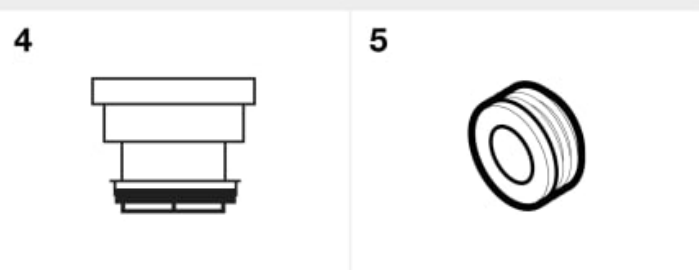

THE GAP

Square - Wall-hung WC

DIMENSIONS

Length	350 mm
Width	540 mm
Height	400 mm

COLOURS AND FINISHES

<input type="checkbox"/>	00	White
--------------------------	----	-------

ADMITE (no incluido)

**SPARE-PARTS**

Fixing set for wall-hung toilet	AV0013600R	3	EUR14.30	null null
---------------------------------	------------	---	----------	-----------

**ALLOWED SPAREPARTS**

Straight connector for vertical toilet outlet	AV0007800R	4	EUR8.03	null null
---	------------	---	---------	-----------