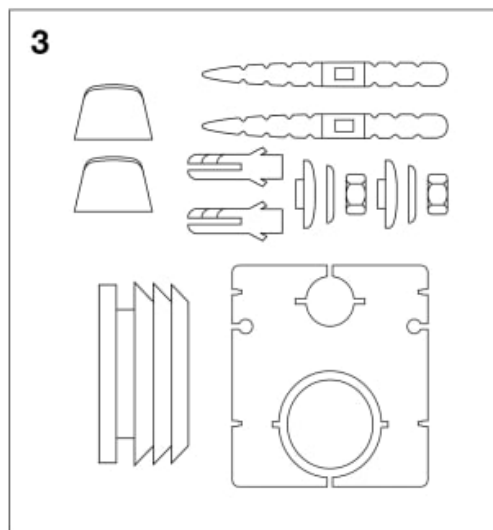

THE GAP

Square - Wall-hung WC

DIMENSIONS

Length	350 mm
Width	540 mm
Height	400 mm

COLOURS AND FINISHES

<input type="checkbox"/>	00	White
--------------------------	----	-------

ADMITE (no incluido)

**SPARE-PARTS**

Fixing set for wall-hung toilet	AV0013600R	3	EUR14.30	null null
---------------------------------	------------	---	----------	-----------

**ALLOWED SPAREPARTS**

Straight connector for vertical toilet outlet	AV0007800R	4	EUR8.03	null null
---	------------	---	---------	-----------

Inner connecting rubber for toilet	AV0016200R	5	EUR2.28	null null
------------------------------------	------------	---	---------	-----------