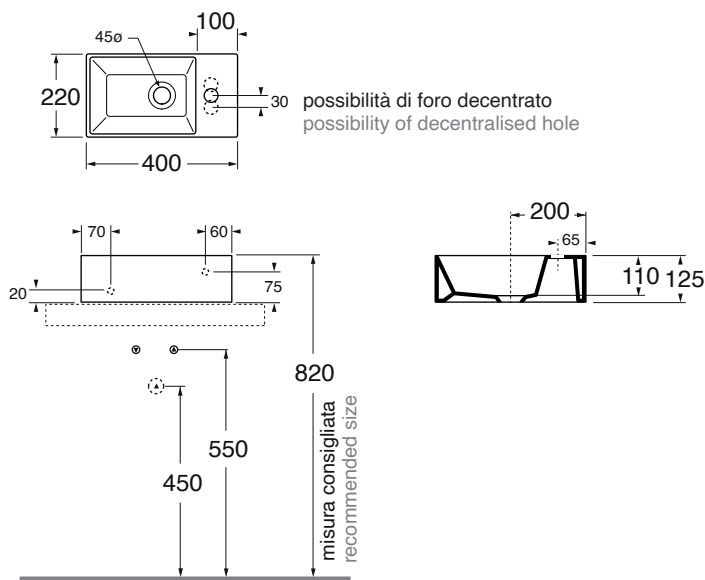

ELEGANCE squared

AZZURRA®

ELLP04022RQM

lavabi/ washbasin

codice
code

Lavabo SQUARED cm 40x22 da appoggio/sospeso monoforo - destro
Squared cm 40x22 over counter/wall-hung 1 tap hole washbasin - right

bianco lucido/ shiny white

ELLP04022RQMBI

ELLP04022RQMCT

ELLP04022RQMCA

finiture COLORS 1250°/COLORS 1250° finishing

(Specificare il colore al momento dell'ordine/Specify the color when ordering)

CM 40x22XH12,5

plf Italy pz. 40- plf export pcs. 90

kg 7,5

scala/scale 1:20 dimensioni/dimensions in mm

Gamma di colori disponibile per lavabo e pilette in ceramica

Color range available for washbasins and ceramic drain cap

Ceramica

COLORS 1250°

BI
bianco lucido
shiny white

PILCE

kg 0,5

Piletta con tappo in ceramica click clack
Click clack free flow ceramic drain

PILCK

kg 0,5

TECHNICAL SHEET n°: 01	DESIGNER: OFFICINA AZZURRA	CODE: ELLP04022RQM
SHEET FORMAT: A4	REVISION: 02	DATE: 24/03/2025
REGULATIONS: CE EN 14688 / EN31 / Dop-14688		
All the measurements respect the tolerances provided by the "AZZURRA QUALITY GUIDELINES".		