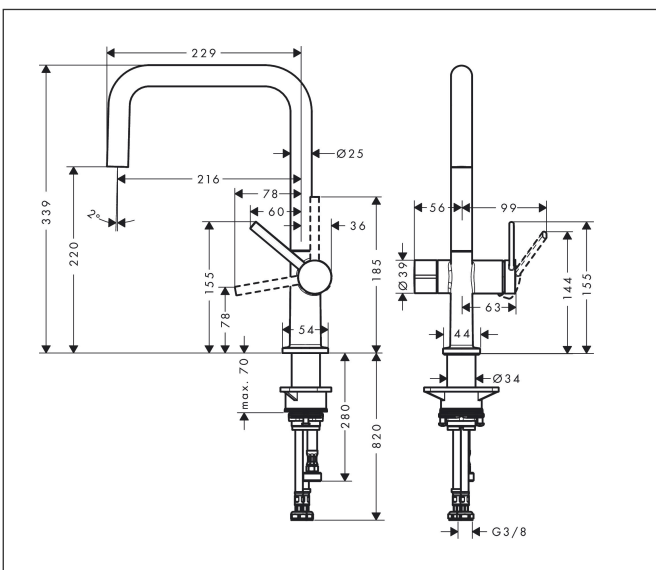

Brand hansgrohe
 Art. Name **Talis M54** Single lever kitchen mixer U 220, device shut-off valve, 1 jet
 Art. Nr. 72807670
 Surface Matt Black

Product picture

Features

- ComfortZone 220
- swivel range adjustable in 4 steps 60°, 110°, 150° or 360°
- LaminarSpray
- with integrated shut-off valve
- device connection DN20
- connection dimension: DN15
- maximum flow rate at 3 bar: 8 l/min
- ceramic cartridge
- connection type: G 3/8 hose connections
- temperature limitation adjustable
- suitable for continuous flow water heaters
- tap hole with Ø 35 mm required

Drawing

Technology

Spray Types

Brand hansgrohe
 Art. Name **Talis M54** Single lever kitchen mixer U 220, device shut-off valve, 1 jet
 Art. Nr. 72807670
 Surface Matt Black

Flow chart