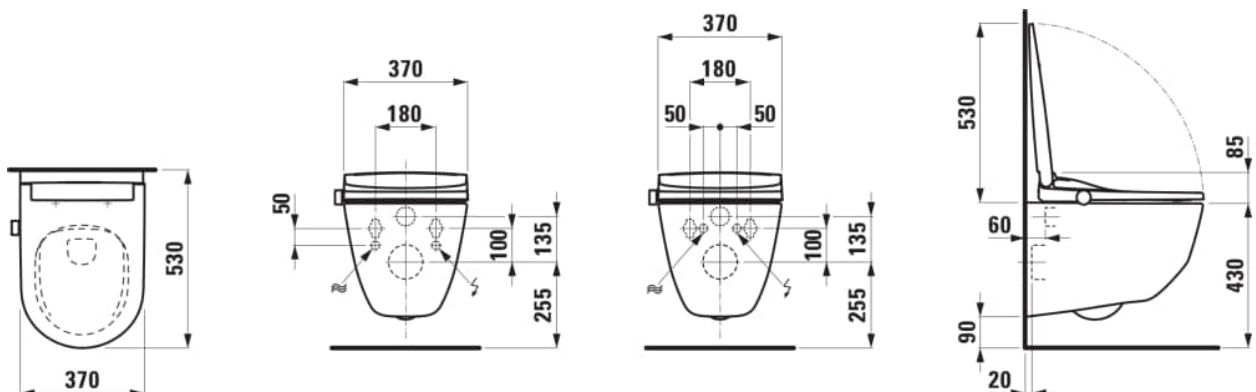

Length	530 mm
Width	370 mm
Height	425 mm

COLOUR AND FINISH

<input type="checkbox"/>	000 White
--------------------------	-----------

OPTIONS

S00 - 2 holes in the top flat part of toilet pan for connection of water and power supply, left and right, for SIT seat

Average water consumption (L.) : 3.38

Back-to-wall

Courtesy light

Energy-saving mode

Fixing kit : Included

Flushing system : Washdown

Installation type : Wall-hung

LED lights operating modes : Standard with night light

Net weight (kg) : 29.2

Outlet type : Horizontal

Rim type : Rimless

Self-cleaning nozzle with UV light

Soft close system

Water Inlet System : Back Inlet

Water cleaning

Water intensity control

TECHNICAL DRAWINGS

COMPATIBLE WITH

Descaling agent for 1 application (1 x 2 pcs)

H8946970000001

INEOLINK slim (90 mm)
concealed cistern for wall-
hung WC and shower WC

H9201100000001

INEOLINK concealed
cistern for wall-hung WC
and shower WC